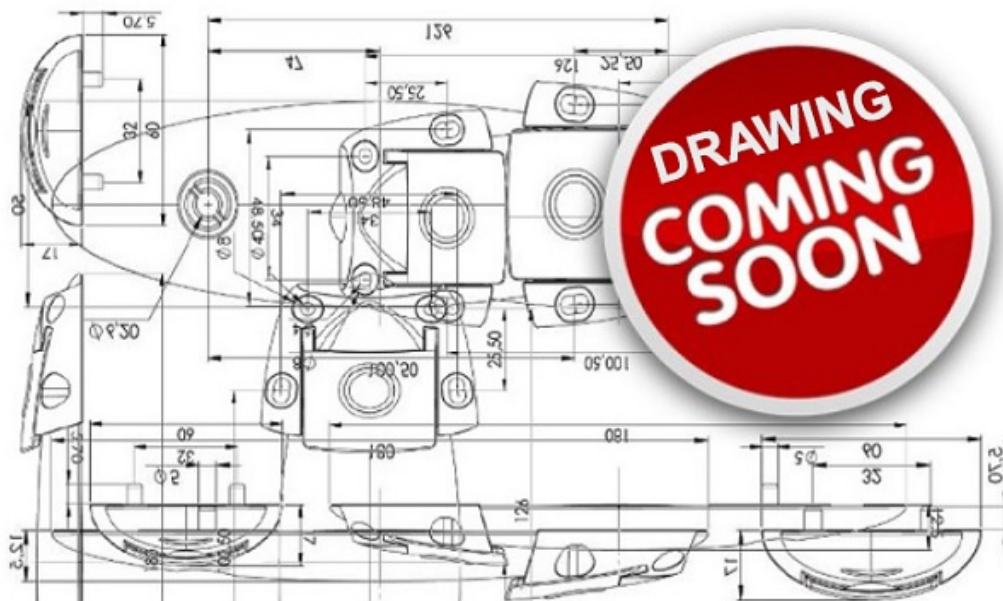

PRODUCT SHEET

Description:

Synchron Slide S 1150/570, Opening 570mm, Wing 425mm

Item number:

24.03.565-0

Units	Box	Carton	HS Code	Barcode
Set	0	1	8302420090	 5704866088244

SISO A/S

Mileparken 11
DK-2740 Skovlunde
Denmark
VAT: DK 24786013

Phone +45 45 830 900

www.siso.dk
siso@siso.dk

Danske Bank
Nytorv Branch
Copenhagen
SWIFT: DABADKKK

Account no.
4180 3112 112936
IBAN Account
DK7230003112112936