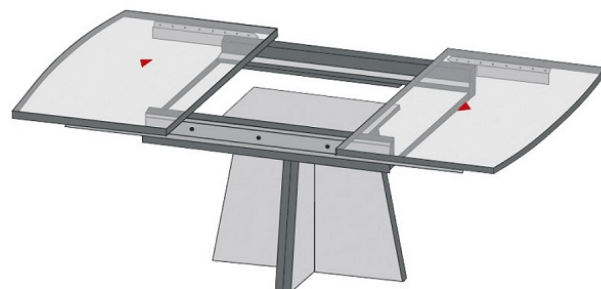

PRODUCT SHEET

Description:

Synchron Slide S 1150/570, Opening 570mm, Wing 425mm

Item number:

24.03.565-0

Units	Box	Carton	HS Code	Barcode
Set	0	1	8302420090	 5704866088244

SISO A/S

Mileparken 11
DK-2740 Skovlunde
Denmark
VAT: DK 24786013

Phone +45 45 830 900

www.siso.dk
siso@siso.dk

Danske Bank
Nytorv Branch
Copenhagen
SWIFT: DABADKKK

Account no.
4180 3112 112936
IBAN Account
DK7230003112112936